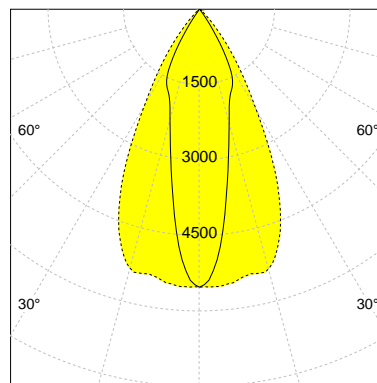

REFLECTOR

Technology	ULTRA
Material	Miro 20 / Miro 8
FWHM	24 / 55°
FWTM	65 / 81°