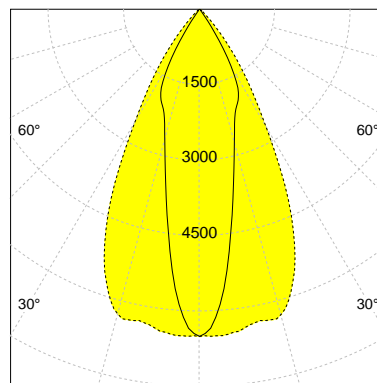

## DESCRIPTION

Type	Track Spotlight
Article-number	141279L12423
Colour	black
Energy Consumption	27.4 W
Efficiency	137 lm/W
Luminous Flux	3769 lm
Current (sec)	700 mA
Protection Class	IP 20
Energy-Label	C
Cooling	Passive

## LED

Color Temperature	3500K
Color Rendering	CRI 90
LES	15
Color Tolerance	2-Step McAdam
Planckian Curve	BBBL
Spectrum	Premium White G7 HE+
Photobiological safety	RG1

## REFLECTOR

Technology	ULTRA
Material	Miro 20 / Miro 8
FWHM	24 / 55°
FWTM	65 / 81°

I-max : 6501 cd \*

UGR : 26.5 / 22.5 (4H/8H - 70/50/20)

H/m	D1/m	D2/m	Emax/lx/klm *
1.0	0.4	1.1	1724
2.0	0.9	2.1	431
3.0	1.3	3.2	192
4.0	1.7	4.2	108