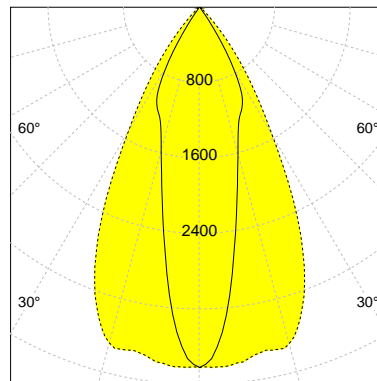

DESCRIPTION

Type	Track Spotlight
Article-number	141279L12425
Colour	white
Energy Consumption	17.1 W
Efficiency	130 lm/W
Luminous Flux	2214 lm
Current (sec)	450 mA
Protection Class	IP 20
Energy-Label	D
Cooling	Passive

LED

Color Temperature	4000K
Color Rendering	CRI 92
LES	15
Color Tolerance	3-Step McAdam
Planckian Curve	BBBL
Spectrum	Premium White G7
Photobiological safety	RG2

ELECTRICAL

Power Supply	220-240, 50-60Hz
Safety Class	2
Startup Time	< 1s
Overload- / Shortcircuit Protection	
Wiring / Adapter	3-Phase Adapter
Max Luminaires MCB	B16A 27 pcs
Tracks	Global Stucchi Eutrac

Control

Control	On/Off
---------	--------

REFLECTOR

Technology	ULTRA
Material	Miro 20 / Miro 8
FWHM	24 / 55°
FWTM	65 / 81°

I-max : 3819 cd *

UGR : 24.6 / 20.6 (4H/8H - 70/50/20)

H/m	D1/m	D2/m	Emax/lx/klm *
1.0	0.4	1.1	1724
2.0	0.9	2.1	431
3.0	1.3	3.2	192
4.0	1.7	4.2	108