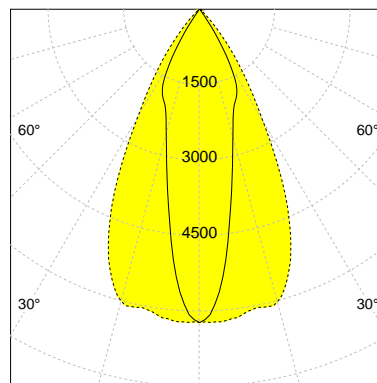

DESCRIPTION

Type	Track Spotlight
Article-number	141279L12430
Colour	white
Energy Consumption	31.8 W
Efficiency	113 lm/W
Luminous Flux	3609 lm
Current (sec)	800 mA
Protection Class	IP 20
Energy-Label	E
Cooling	Passive

LED

Color Temperature	4000K
Color Rendering	CRI 92
LES	15
Color Tolerance	3-Step McAdam
Planckian Curve	BBBL
Spectrum	Premium White G7
Photobiological safety	RG2

ELECTRICAL

Power Supply	220-240, 50-60Hz
Safety Class	2
Startup Time	< 1s
Overload- / Shortcircuit Protection	
Wiring / Adapter	3-Phase Adapter
Max Luminaires MCB	B16A 27 pcs
Tracks	Global Stucchi Eutrac

Control

Control	On/Off
---------	--------

REFLECTOR

Technology	ULTRA
Material	Miro 20 / Miro 8
FWHM	24 / 55°
FWTM	65 / 81°

I-max : 6225 cd *

UGR : 26.3 / 22.3 (4H/8H - 70/50/20)

H/m	D1/m	D2/m	Emax/lx/klm *
1.0	0.4	1.1	1724
2.0	0.9	2.1	431
3.0	1.3	3.2	192
4.0	1.7	4.2	108