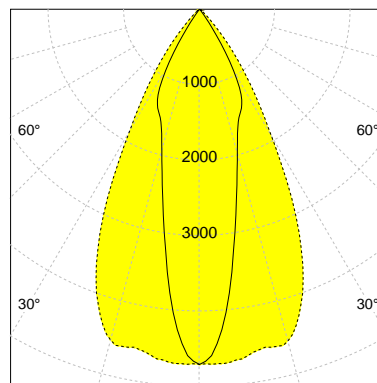

REFLECTOR

Technology	ULTRA
Material	Miro 20 / Miro 8
FWHM	24 / 55°
FWTM	65 / 81°