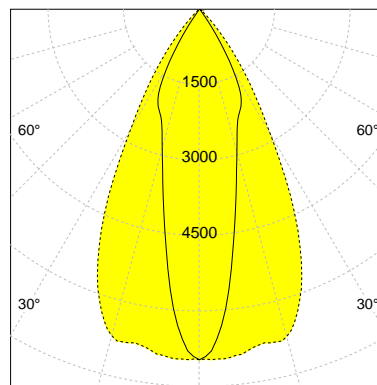

REFLECTOR

Technology	ULTRA
Material	Miro 20 / Miro 8
FWHM	24 / 55°
FWTM	65 / 81°