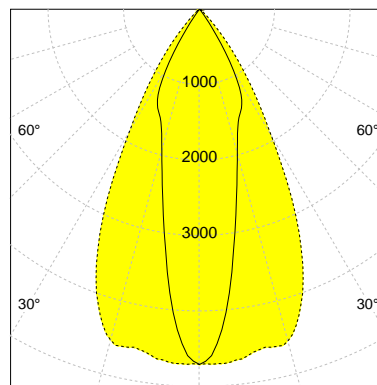

DESCRIPTION

Type	Track Spotlight
Article-number	141279L12447
Colour	silver
Energy Consumption	19.1 W
Efficiency	143 lm/W
Luminous Flux	2728 lm
Current (sec)	500 mA
Protection Class	IP 20
Energy-Label	C
Cooling	Passive

LED

Color Temperature	3000K
Color Rendering	CRI 90
LES	15
Color Tolerance	2-Step McAdam
Planckian Curve	BBBL
Spectrum	Premium White G7 HE+
Photobiological safety	RG1

ELECTRICAL

Power Supply	220-240, 50-60Hz
Safety Class	2
Startup Time	< 1s
Overload- / Shortcircuit Protection	
Wiring / Adapter	3-Phase Adapter
Max Luminaires MCB	B16A 27 pcs
Tracks	Global Stucchi Eutrac

Control

Control	On/Off
---------	--------

REFLECTOR

Technology	ULTRA
Material	Miro 20 / Miro 8
FWHM	24 / 55°
FWTM	65 / 81°

UGR : 25.4 / 21.3 (4H/8H - 70/50/20)

H/m	D1/m	D2/m	Emax/lx/klm *
1.0	0.4	1.1	1724
2.0	0.9	2.1	431
3.0	1.3	3.2	192
4.0	1.7	4.2	108