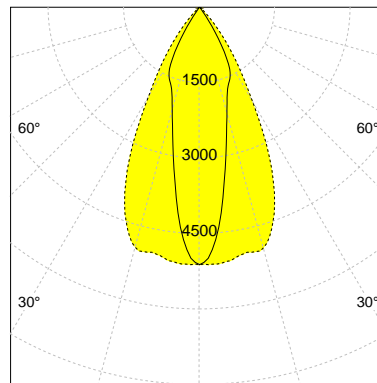

## DESCRIPTION

Type	Track Spotlight
Article-number	141279L12448
Colour	silver
Energy Consumption	21.1 W
Efficiency	140 lm/W
Luminous Flux	2966 lm
Current (sec)	550 mA
Protection Class	IP 20
Energy-Label	C
Cooling	Passive

## REFLECTOR

Technology	ULTRA
Material	Miro 20 / Miro 8
FWHM	24 / 55°
FWTM	65 / 81°

UGR : 25.6 / 21.6 (4H/8H - 70/50/20)

H/m	D1/m	D2/m	Emax/lx/klm *
1.0	0.4	1.1	1724
2.0	0.9	2.1	431
3.0	1.3	3.2	192
4.0	1.7	4.2	108