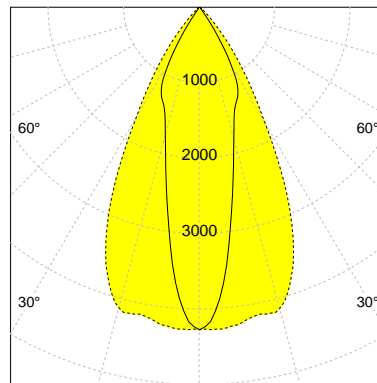

DESCRIPTION

Type	Track Spotlight
Article-number	141279L12452
Colour	black
Energy Consumption	17.1 W
Efficiency	145 lm/W
Luminous Flux	2477 lm
Current (sec)	450 mA
Protection Class	IP 20
Energy-Label	C
Cooling	Passive

LED

Color Temperature	3000K
Color Rendering	CRI 90
LES	15
Color Tolerance	2-Step McAdam
Planckian Curve	BBBL
Spectrum	Premium White G7 HE+
Photobiological safety	RG1

ELECTRICAL

Power Supply	220-240, 50-60Hz
Safety Class	2
Startup Time	< 1s
Overload- / Shortcircuit Protection	
Wiring / Adapter	3-Phase Adapter
Max Luminaires MCB	B16A 27 pcs
Tracks	Global Stucchi Eutrac

Control

Control	On/Off
---------	--------

REFLECTOR

Technology	ULTRA
Material	Miro 20 / Miro 8
FWHM	24 / 55°
FWTM	65 / 81°

UGR : 25.0 / 21.0 (4H/8H - 70/50/20)

H/m	D1/m	D2/m	Emax/lx/klm *
1.0	0.4	1.1	1724
2.0	0.9	2.1	431
3.0	1.3	3.2	192
4.0	1.7	4.2	108