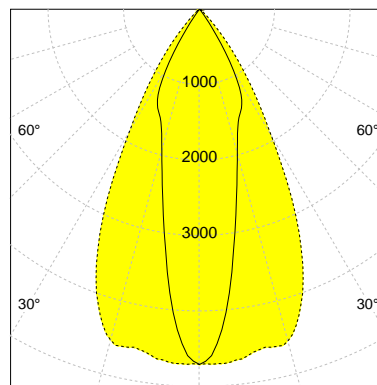

DESCRIPTION

Type	Track Spotlight
Article-number	141279L12453
Colour	black
Energy Consumption	19.1 W
Efficiency	143 lm/W
Luminous Flux	2728 lm
Current (sec)	500 mA
Protection Class	IP 20
Energy-Label	C
Cooling	Passive

LED

Color Temperature	3000K
Color Rendering	CRI 90
LES	15
Color Tolerance	2-Step McAdam
Planckian Curve	BBBL
Spectrum	Premium White G7 HE+
Photobiological safety	RG1

ELECTRICAL

Power Supply	220-240, 50-60Hz
Safety Class	2
Startup Time	< 1s
Overload- / Shortcircuit Protection	
Wiring / Adapter	3-Phase Adapter
Max Luminaires MCB	B16A 27 pcs
Tracks	Global Stucchi Eutrac

Control

Control	On/Off
---------	--------

REFLECTOR

Technology	ULTRA
Material	Miro 20 / Miro 8
FWHM	24 / 55°
FWTM	65 / 81°

UGR : 25.4 / 21.3 (4H/8H - 70/50/20)

H/m	D1/m	D2/m	Emax/lx/klm *
1.0	0.4	1.1	1724
2.0	0.9	2.1	431
3.0	1.3	3.2	192
4.0	1.7	4.2	108