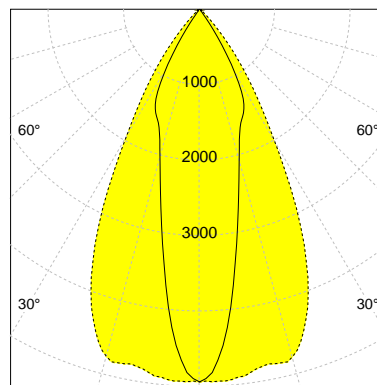

DESCRIPTION

Type	Track Spotlight
Article-number	141279L12455
Colour	silver
Energy Consumption	23.2 W
Efficiency	123 lm/W
Luminous Flux	2862 lm
Current (sec)	600 mA
Protection Class	IP 20
Energy-Label	D
Cooling	Passive

LED

Color Temperature	4000K
Color Rendering	CRI 92
LES	15
Color Tolerance	3-Step McAdam
Planckian Curve	BBBL
Spectrum	Premium White G7
Photobiological safety	RG2

ELECTRICAL

Power Supply	220-240, 50-60Hz
Safety Class	2
Startup Time	< 1s
Overload- / Shortcircuit Protection	
Wiring / Adapter	3-Phase Adapter
Max Luminaires MCB	B16A 27 pcs
Tracks	Global Stucchi Eutrac

Control

Control	CASAMBI
Dimming Range	1-100 %

REFLECTOR

Technology	ULTRA
Material	Miro 20 / Miro 8
FWHM	24 / 55°
FWTM	65 / 81°

UGR : 25.5 / 21.5 (4H/8H - 70/50/20)

H/m	D1/m	D2/m	Emax/lx/klm *
1.0	0.4	1.1	1724
2.0	0.9	2.1	431
3.0	1.3	3.2	192
4.0	1.7	4.2	108