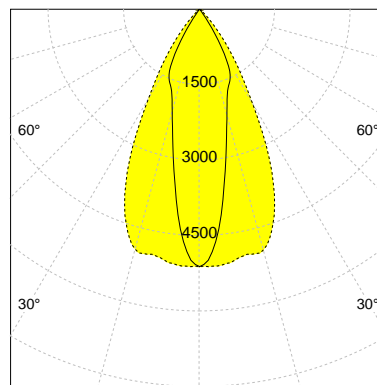

DESCRIPTION

Type	Track Spotlight
Article-number	141279L12469
Colour	black
Energy Consumption	21.1 W
Efficiency	140 lm/W
Luminous Flux	2966 lm
Current (sec)	550 mA
Protection Class	IP 20
Energy-Label	C
Cooling	Passive

LED

Color Temperature	3000K
Color Rendering	CRI 90
LES	15
Color Tolerance	2-Step McAdam
Planckian Curve	BBBL
Spectrum	Premium White G7 HE+
Photobiological safety	RG1

ELECTRICAL

Power Supply	220-240, 50-60Hz
Safety Class	2
Startup Time	< 1s
Overload- / Shortcircuit Protection	
Wiring / Adapter	3-Phase Adapter
Max Luminaires MCB	B16A 27 pcs
Tracks	Global Stucchi Eutrac

Control

Control	On/Off
---------	--------

REFLECTOR

Technology	ULTRA
Material	Miro 20 / Miro 8
FWHM	24 / 55°
FWTM	65 / 81°

I-max : 5116 cd *

UGR : 25.6 / 21.6 (4H/8H - 70/50/20)

H/m	D1/m	D2/m	Emax/lx/klm *
1.0	0.4	1.1	1724
2.0	0.9	2.1	431
3.0	1.3	3.2	192
4.0	1.7	4.2	108