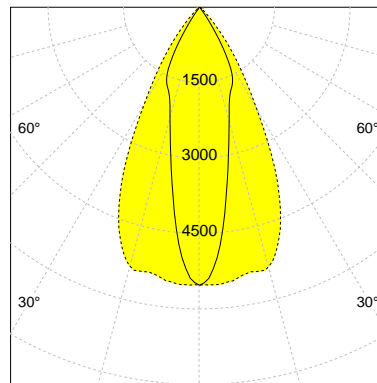

DESCRIPTION

Type	Track Spotlight
Article-number	141279L12471
Colour	black
Energy Consumption	23.2 W
Efficiency	138 lm/W
Luminous Flux	3202 lm
Current (sec)	600 mA
Protection Class	IP 20
Energy-Label	C
Cooling	Passive

LED

Color Temperature	3000K
Color Rendering	CRI 90
LES	15
Color Tolerance	2-Step McAdam
Planckian Curve	BBBL
Spectrum	Premium White G7 HE+
Photobiological safety	RG1

ELECTRICAL

Power Supply	220-240, 50-60Hz
Safety Class	2
Startup Time	< 1s
Overload- / Shortcircuit Protection	
Wiring / Adapter	3-Phase Adapter
Max Luminaires MCB	B16A 27 pcs
Tracks	Global Stucchi Eutrac

Control

Control	On/Off
---------	--------

REFLECTOR

Technology	ULTRA
Material	Miro 20 / Miro 8
FWHM	24 / 55°
FWTM	65 / 81°

I-max : 5523 cd *

UGR : 25.9 / 21.9 (4H/8H - 70/50/20)

H/m	D1/m	D2/m	Emax/lx/klm *
1.0	0.4	1.1	1724
2.0	0.9	2.1	431
3.0	1.3	3.2	192
4.0	1.7	4.2	108