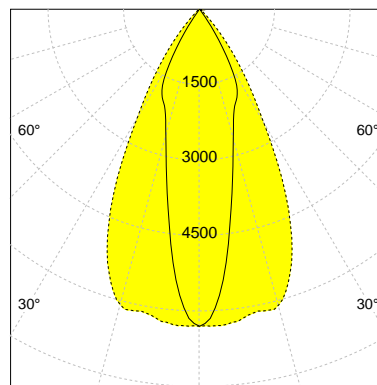

DESCRIPTION

Type	Track Spotlight
Article-number	141279L12472
Colour	black
Energy Consumption	27.4 W
Efficiency	133 lm/W
Luminous Flux	3653 lm
Current (sec)	700 mA
Protection Class	IP 20
Energy-Label	D
Cooling	Passive

LED

Color Temperature	3000K
Color Rendering	CRI 90
LES	15
Color Tolerance	2-Step McAdam
Planckian Curve	BBBL
Spectrum	Premium White G7 HE+
Photobiological safety	RG1

ELECTRICAL

Power Supply	220-240, 50-60Hz
Safety Class	2
Startup Time	< 1s
Overload- / Shortcircuit Protection	
Wiring / Adapter	3-Phase Adapter
Max Luminaires MCB	B16A 27 pcs
Tracks	Global Stucchi Eutrac

Control

Control	On/Off
---------	--------

REFLECTOR

Technology	ULTRA
Material	Miro 20 / Miro 8
FWHM	24 / 55°
FWTM	65 / 81°

UGR : 26.4 / 22.3 (4H/8H - 70/50/20)

H/m	D1/m	D2/m	Emax/lx/klm *
1.0	0.4	1.1	1724
2.0	0.9	2.1	431
3.0	1.3	3.2	192
4.0	1.7	4.2	108