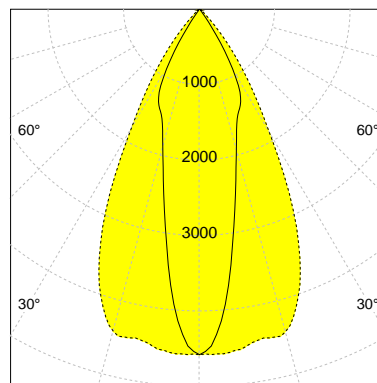

DESCRIPTION

Type	Track Spotlight
Article-number	141279L12475
Colour	white
Energy Consumption	19.1 W
Efficiency	139 lm/W
Luminous Flux	2653 lm
Current (sec)	500 mA
Protection Class	IP 20
Energy-Label	C
Cooling	Passive

LED

Color Temperature	3000K
Color Rendering	CRI 82
LES	15
Color Tolerance	3-Step McAdam
Planckian Curve	BBBL
Spectrum	Premium White G7
Photobiological safety	RG2

ELECTRICAL

Power Supply	220-240, 50-60Hz
Safety Class	2
Startup Time	< 1s
Overload- / Shortcircuit Protection	
Wiring / Adapter	3-Phase Adapter
Max Luminaires MCB	B16A 27 pcs
Tracks	Global Stucchi Eutrac

Control

Control	On/Off
---------	--------

REFLECTOR

Technology	ULTRA
Material	Miro 20 / Miro 8
FWHM	24 / 55°
FWTM	65 / 81°

I-max : 4576 cd *

UGR : 25.3 / 21.2 (4H/8H - 70/50/20)

H/m	D1/m	D2/m	Emax/lx/klm *
1.0	0.4	1.1	1724
2.0	0.9	2.1	431
3.0	1.3	3.2	192
4.0	1.7	4.2	108