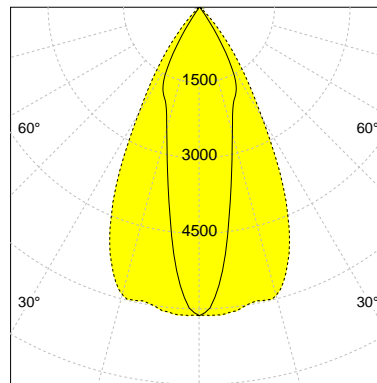

DESCRIPTION

Type	Track Spotlight
Article-number	141279L12478
Colour	white
Energy Consumption	27.4 W
Efficiency	129 lm/W
Luminous Flux	3553 lm
Current (sec)	700 mA
Protection Class	IP 20
Energy-Label	D
Cooling	Passive

LED

Color Temperature	3000K
Color Rendering	CRI 82
LES	15
Color Tolerance	3-Step McAdam
Planckian Curve	BBBL
Spectrum	Premium White G7
Photobiological safety	RG2

ELECTRICAL

Power Supply	220-240, 50-60Hz
Safety Class	2
Startup Time	< 1s
Overload- / Shortcircuit Protection	
Wiring / Adapter	3-Phase Adapter
Max Luminaires MCB	B16A 27 pcs
Tracks	Global Stucchi Eutrac

Control

Control	On/Off
---------	--------

REFLECTOR

Technology	ULTRA
Material	Miro 20 / Miro 8
FWHM	24 / 55°
FWTM	65 / 81°

I-max : 6128 cd *

UGR : 26.3 / 22.3 (4H/8H - 70/50/20)

H/m	D1/m	D2/m	Emax/lx/klm *
1.0	0.4	1.1	1724
2.0	0.9	2.1	431
3.0	1.3	3.2	192
4.0	1.7	4.2	108