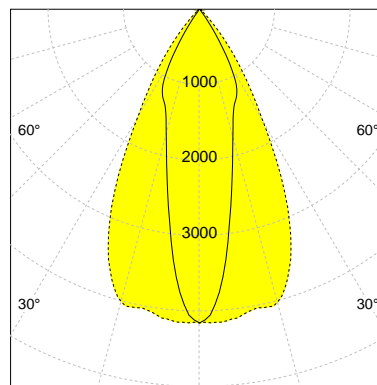

DESCRIPTION

Type	Track Spotlight
Article-number	141279L12480
Colour	black
Energy Consumption	17.1 W
Efficiency	141 lm/W
Luminous Flux	2409 lm
Current (sec)	450 mA
Protection Class	IP 20
Energy-Label	C
Cooling	Passive

LED

Color Temperature	3000K
Color Rendering	CRI 82
LES	15
Color Tolerance	3-Step McAdam
Planckian Curve	BBBL
Spectrum	Premium White G7
Photobiological safety	RG2

ELECTRICAL

Power Supply	220-240, 50-60Hz
Safety Class	2
Startup Time	< 1s
Overload- / Shortcircuit Protection	
Wiring / Adapter	3-Phase Adapter
Max Luminaires MCB	B16A 27 pcs
Tracks	Global Stucchi Eutrac

Control

Control	CASAMBI
Dimming Range	1-100 %

REFLECTOR

Technology	ULTRA
Material	Miro 20 / Miro 8
FWHM	24 / 55°
FWTM	65 / 81°

UGR : 24.9 / 20.9 (4H/8H - 70/50/20)

H/m	D1/m	D2/m	Emax/lx/klm *
1.0	0.4	1.1	1724
2.0	0.9	2.1	431
3.0	1.3	3.2	192
4.0	1.7	4.2	108