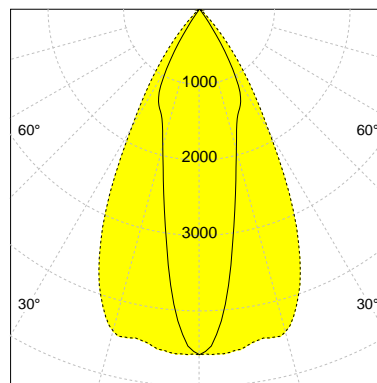

DESCRIPTION

Type	Track Spotlight
Article-number	141279L12481
Colour	black
Energy Consumption	19.1 W
Efficiency	139 lm/W
Luminous Flux	2653 lm
Current (sec)	500 mA
Protection Class	IP 20
Energy-Label	C
Cooling	Passive

LED

Color Temperature	3000K
Color Rendering	CRI 82
LES	15
Color Tolerance	3-Step McAdam
Planckian Curve	BBBL
Spectrum	Premium White G7
Photobiological safety	RG2

ELECTRICAL

Power Supply	220-240, 50-60Hz
Safety Class	2
Startup Time	< 1s
Overload- / Shortcircuit Protection	
Wiring / Adapter	3-Phase Adapter
Max Luminaires MCB	B16A 27 pcs
Tracks	Global Stucchi Eutrac

Control

Control	CASAMBI
Dimming Range	1-100 %

REFLECTOR

Technology	ULTRA
Material	Miro 20 / Miro 8
FWHM	24 / 55°
FWTM	65 / 81°

I-max : 4576 cd *

UGR : 25.3 / 21.2 (4H/8H - 70/50/20)

H/m	D1/m	D2/m	Emax/lx/klm *
1.0	0.4	1.1	1724
2.0	0.9	2.1	431
3.0	1.3	3.2	192
4.0	1.7	4.2	108