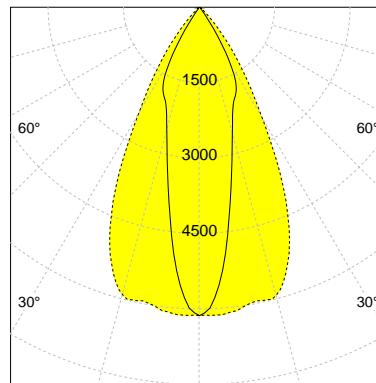

DESCRIPTION

Type	Track Spotlight
Article-number	141279L12484
Colour	black
Energy Consumption	27.4 W
Efficiency	129 lm/W
Luminous Flux	3553 lm
Current (sec)	700 mA
Protection Class	IP 20
Energy-Label	D
Cooling	Passive

LED

Color Temperature	3000K
Color Rendering	CRI 82
LES	15
Color Tolerance	3-Step McAdam
Planckian Curve	BBBL
Spectrum	Premium White G7
Photobiological safety	RG2

ELECTRICAL

Power Supply	220-240, 50-60Hz
Safety Class	2
Startup Time	< 1s
Overload- / Shortcircuit Protection	
Wiring / Adapter	3-Phase Adapter
Max Luminaires MCB	B16A 27 pcs
Tracks	Global Stucchi Eutrac

Control

Control	CASAMBI
Dimming Range	1-100 %

REFLECTOR

Technology	ULTRA
Material	Miro 20 / Miro 8
FWHM	24 / 55°
FWTM	65 / 81°

UGR : 26.3 / 22.3 (4H/8H - 70/50/20)

H/m	D1/m	D2/m	Emax/lx/klm *
1.0	0.4	1.1	1724
2.0	0.9	2.1	431
3.0	1.3	3.2	192
4.0	1.7	4.2	108