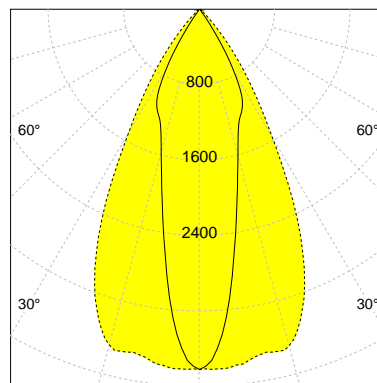

## DESCRIPTION

Type	Track Spotlight
Article-number	141279L12498
Colour	silver
Energy Consumption	17.1 W
Efficiency	130 lm/W
Luminous Flux	2214 lm
Current (sec)	450 mA
Protection Class	IP 20
Energy-Label	D
Cooling	Passive

## LED

Color Temperature	4000K
Color Rendering	CRI 92
LES	15
Color Tolerance	3-Step McAdam
Planckian Curve	BBBL
Spectrum	Premium White G7
Photobiological safety	RG2

## REFLECTOR

Technology	ULTRA
Material	Miro 20 / Miro 8
FWHM	24 / 55°
FWTM	65 / 81°

UGR : 24.6 / 20.6 (4H/8H - 70/50/20)

H/m	D1/m	D2/m	Emax/lx/klm *
1.0	0.4	1.1	1724
2.0	0.9	2.1	431
3.0	1.3	3.2	192
4.0	1.7	4.2	108