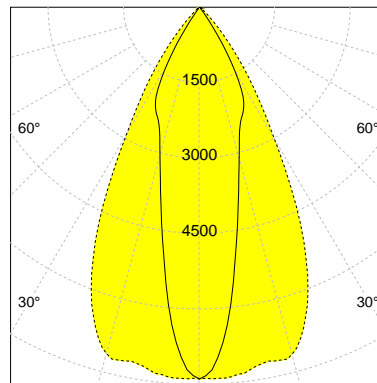

DESCRIPTION

Type	Track Spotlight
Article-number	141279L12538
Colour	black
Energy Consumption	31.8 W
Efficiency	135 lm/W
Luminous Flux	4283 lm
Current (sec)	800 mA
Protection Class	IP 20
Energy-Label	D
Cooling	Passive

LED

Color Temperature	4000K
Color Rendering	CRI 90
LES	15
Color Tolerance	2-Step McAdam
Planckian Curve	BBBL
Spectrum	Premium White G7 HE+
Photobiological safety	RG1

ELECTRICAL

Power Supply	220-240, 50-60Hz
Safety Class	2
Startup Time	< 1s
Overload- / Shortcircuit Protection	
Wiring / Adapter	3-Phase Adapter
Max Luminaires MCB	B16A 27 pcs
Tracks	Global Stucchi Eutrac

Control

Control	CASAMBI
Dimming Range	1-100 %

REFLECTOR

Technology	ULTRA
Material	Miro 20 / Miro 8
FWHM	24 / 55°
FWTM	65 / 81°

I-max : 7387 cd *

UGR : 26.9 / 22.9 (4H/8H - 70/50/20)

H/m	D1/m	D2/m	Emax/lx/klm *
1.0	0.4	1.1	1724
2.0	0.9	2.1	431
3.0	1.3	3.2	192
4.0	1.7	4.2	108