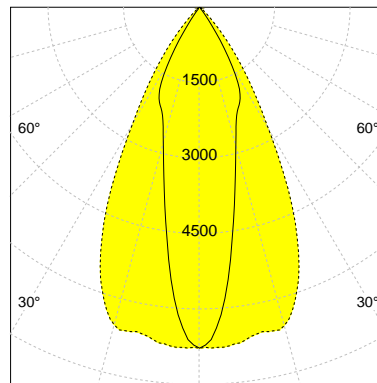

REFLECTOR

Technology	ULTRA
Material	Miro 20 / Miro 8
FWHM	24 / 55°
FWTM	65 / 81°