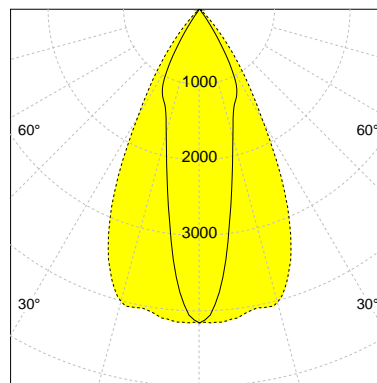

DESCRIPTION

Type	Track Spotlight
Article-number	141279L12555
Colour	silver
Energy Consumption	17.1 W
Efficiency	141 lm/W
Luminous Flux	2409 lm
Current (sec)	450 mA
Protection Class	IP 20
Energy-Label	C
Cooling	Passive

LED

Color Temperature	3000K
Color Rendering	CRI 82
LES	15
Color Tolerance	3-Step McAdam
Planckian Curve	BBBL
Spectrum	Premium White G7
Photobiological safety	RG2

ELECTRICAL

Power Supply	220-240, 50-60Hz
Safety Class	2
Startup Time	< 1s
Overload- / Shortcircuit Protection	
Wiring / Adapter	3-Phase Adapter
Max Luminaires MCB	B16A 27 pcs
Tracks	Global Stucchi Eutrac

Control

Control	On/Off
---------	--------

REFLECTOR

Technology	ULTRA
Material	Miro 20 / Miro 8
FWHM	24 / 55°
FWTM	65 / 81°

I-max : 4155 cd *

UGR : 24.9 / 20.9 (4H/8H - 70/50/20)

H/m	D1/m	D2/m	Emax/lx/klm *
1.0	0.4	1.1	1724
2.0	0.9	2.1	431
3.0	1.3	3.2	192
4.0	1.7	4.2	108