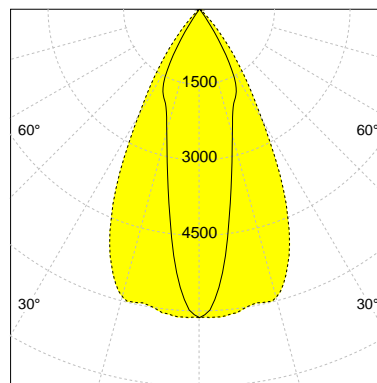

## DESCRIPTION

Type	Track Spotlight
Article-number	141279L12558
Colour	silver
Energy Consumption	27.4 W
Efficiency	129 lm/W
Luminous Flux	3553 lm
Current (sec)	700 mA
Protection Class	IP 20
Energy-Label	D
Cooling	Passive

## REFLECTOR

Technology	ULTRA
Material	Miro 20 / Miro 8
FWHM	24 / 55°
FWTM	65 / 81°

I-max : 6128 cd \*

UGR : 26.3 / 22.3 (4H/8H - 70/50/20)

H/m	D1/m	D2/m	Emax/lx/klm *
1.0	0.4	1.1	1724
2.0	0.9	2.1	431
3.0	1.3	3.2	192
4.0	1.7	4.2	108