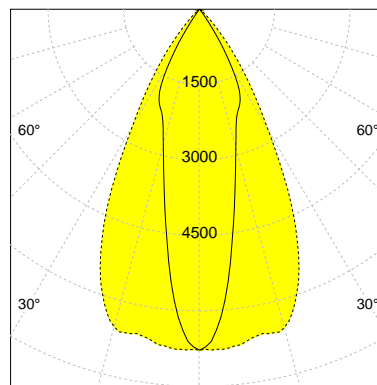

## DESCRIPTION

Type	Track Spotlight
Article-number	141279L12559
Colour	silver
Energy Consumption	31.8 W
Efficiency	123 lm/W
Luminous Flux	3927 lm
Current (sec)	800 mA
Protection Class	IP 20
Energy-Label	D
Cooling	Passive

## REFLECTOR

Technology	ULTRA
Material	Miro 20 / Miro 8
FWHM	24 / 55°
FWTM	65 / 81°

UGR : 26.6 / 22.6 (4H/8H - 70/50/20)

H/m	D1/m	D2/m	Emax/lx/klm *
1.0	0.4	1.1	1724
2.0	0.9	2.1	431
3.0	1.3	3.2	192
4.0	1.7	4.2	108