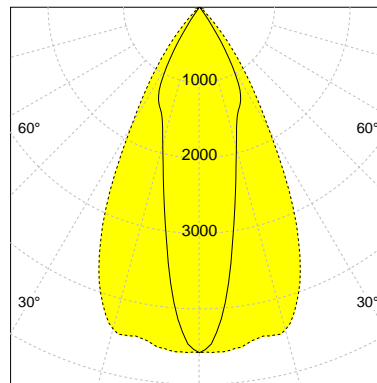

DESCRIPTION

Type	Track Spotlight
Article-number	141279L12561
Colour	black
Energy Consumption	19.1 W
Efficiency	139 lm/W
Luminous Flux	2653 lm
Current (sec)	500 mA
Protection Class	IP 20
Energy-Label	C
Cooling	Passive

LED

Color Temperature	3000K
Color Rendering	CRI 82
LES	15
Color Tolerance	3-Step McAdam
Planckian Curve	BBBL
Spectrum	Premium White G7
Photobiological safety	RG2

ELECTRICAL

Power Supply	220-240, 50-60Hz
Safety Class	2
Startup Time	< 1s
Overload- / Shortcircuit Protection	
Wiring / Adapter	3-Phase Adapter
Max Luminaires MCB	B16A 27 pcs
Tracks	Global Stucchi Eutrac

Control

Control	On/Off
---------	--------

REFLECTOR

Technology	ULTRA
Material	Miro 20 / Miro 8
FWHM	24 / 55°
FWTM	65 / 81°

I-max : 4576 cd *

UGR : 25.3 / 21.2 (4H/8H - 70/50/20)

H/m	D1/m	D2/m	Emax/lx/klm *
1.0	0.4	1.1	1724
2.0	0.9	2.1	431
3.0	1.3	3.2	192
4.0	1.7	4.2	108