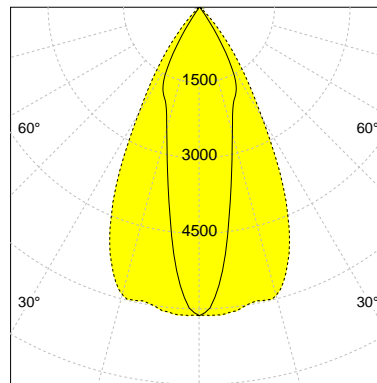

DESCRIPTION

Type	Track Spotlight
Article-number	141279L12564
Colour	black
Energy Consumption	27.4 W
Efficiency	129 lm/W
Luminous Flux	3553 lm
Current (sec)	700 mA
Protection Class	IP 20
Energy-Label	D
Cooling	Passive

LED

Color Temperature	3000K
Color Rendering	CRI 82
LES	15
Color Tolerance	3-Step McAdam
Planckian Curve	BBBL
Spectrum	Premium White G7
Photobiological safety	RG2

ELECTRICAL

Power Supply	220-240, 50-60Hz
Safety Class	2
Startup Time	< 1s
Overload- / Shortcircuit Protection	
Wiring / Adapter	3-Phase Adapter
Max Luminaires MCB	B16A 27 pcs
Tracks	Global Stucchi Eutrac

Control

Control	On/Off
---------	--------

REFLECTOR

Technology	ULTRA
Material	Miro 20 / Miro 8
FWHM	24 / 55°
FWTM	65 / 81°

I-max : 6128 cd *

UGR : 26.3 / 22.3 (4H/8H - 70/50/20)

H/m	D1/m	D2/m	Emax/lx/klm *
1.0	0.4	1.1	1724
2.0	0.9	2.1	431
3.0	1.3	3.2	192
4.0	1.7	4.2	108