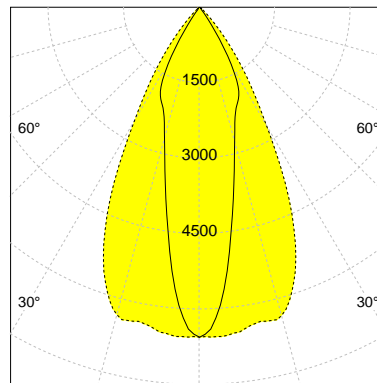

DESCRIPTION

Type	Track Spotlight
Article-number	141279L12571
Colour	black
Energy Consumption	27.4 W
Efficiency	139 lm/W
Luminous Flux	3802 lm
Current (sec)	700 mA
Protection Class	IP 20
Energy-Label	C
Cooling	Passive

LED

Color Temperature	4000K
Color Rendering	CRI 82
LES	15
Color Tolerance	3-Step McAdam
Planckian Curve	BBL
Spectrum	Neutral White G7
Photobiological safety	RG2

ELECTRICAL

Power Supply	220-240, 50-60Hz
Safety Class	2
Startup Time	< 1s
Overload- / Shortcircuit Protection	
Wiring / Adapter	3-Phase Adapter
Max Luminaires MCB	B16A 27 pcs
Tracks	Global Stucchi Eutrac

Control

Control	On/Off
---------	--------

REFLECTOR

Technology	ULTRA
Material	Miro 20 / Miro 8
FWHM	24 / 55°
FWTM	65 / 81°

I-max : 6557 cd *

UGR : 26.5 / 22.5 (4H/8H - 70/50/20)

H/m	D1/m	D2/m	Emax/lx/klm *
1.0	0.4	1.1	1724
2.0	0.9	2.1	431
3.0	1.3	3.2	192
4.0	1.7	4.2	108