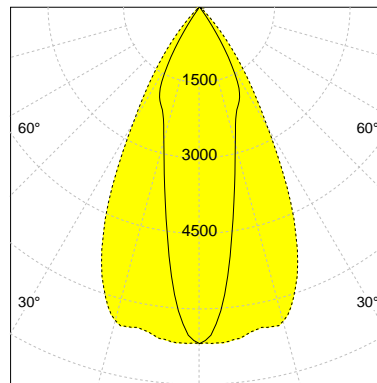

DESCRIPTION

Type	Track Spotlight
Article-number	141279L12578
Colour	white
Energy Consumption	27.4 W
Efficiency	141 lm/W
Luminous Flux	3875 lm
Current (sec)	700 mA
Protection Class	IP 20
Energy-Label	C
Cooling	Passive

LED

Color Temperature	4000K
Color Rendering	CRI 90
LES	15
Color Tolerance	2-Step McAdam
Planckian Curve	BBBL
Spectrum	Premium White G7 HE+
Photobiological safety	RG1

ELECTRICAL

Power Supply	220-240, 50-60Hz
Safety Class	2
Startup Time	< 1s
Overload- / Shortcircuit Protection	
Wiring / Adapter	3-Phase Adapter
Max Luminaires MCB	B16A 27 pcs
Tracks	Global Stucchi Eutrac

Control

Control	CASAMBI
Dimming Range	1-100 %

REFLECTOR

Technology	ULTRA
Material	Miro 20 / Miro 8
FWHM	24 / 55°
FWTM	65 / 81°

UGR : 26.6 / 22.6 (4H/8H - 70/50/20)

H/m	D1/m	D2/m	Emax/lx/klm *
1.0	0.4	1.1	1724
2.0	0.9	2.1	431
3.0	1.3	3.2	192
4.0	1.7	4.2	108