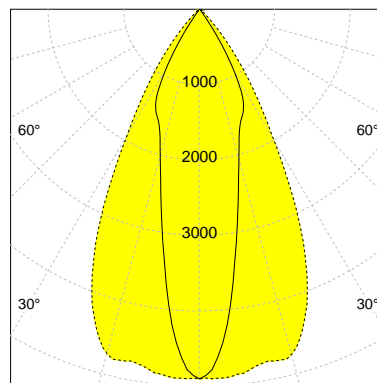

## DESCRIPTION

Type	Track Spotlight
Article-number	141279L12648
Colour	silver
Energy Consumption	19.1 W
Efficiency	149 lm/W
Luminous Flux	2839 lm
Current (sec)	500 mA
Protection Class	IP 20
Energy-Label	C
Cooling	Passive

## LED

Color Temperature	4000K
Color Rendering	CRI 82
LES	15
Color Tolerance	3-Step McAdam
Planckian Curve	BBL
Spectrum	Neutral White G7
Photobiological safety	RG2

## REFLECTOR

Technology	ULTRA
Material	Miro 20 / Miro 8
FWHM	24 / 55°
FWTM	65 / 81°

UGR : 25.5 / 21.5 (4H/8H - 70/50/20)

H/m	D1/m	D2/m	Emax/lx/klm *
1.0	0.4	1.1	1724
2.0	0.9	2.1	431
3.0	1.3	3.2	192
4.0	1.7	4.2	108