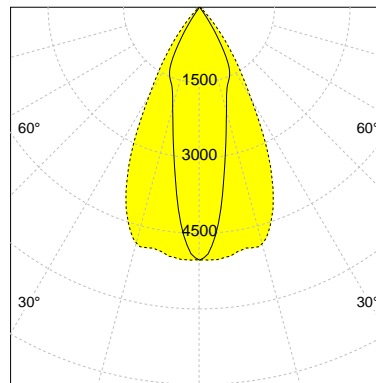

REFLECTOR

Technology	ULTRA
Material	Miro 20 / Miro 8
FWHM	24 / 55°
FWTM	65 / 81°