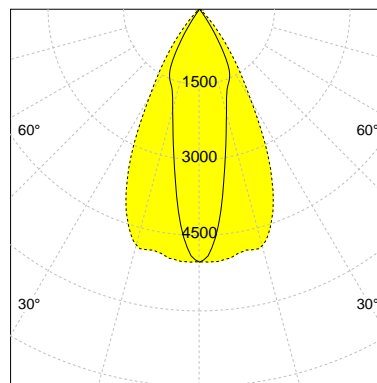

DESCRIPTION

Type	Track Spotlight
Article-number	141279L12715
Colour	black
Energy Consumption	27.4 W
Efficiency	106 lm/W
Luminous Flux	2914 lm
Current (sec)	700 mA
Protection Class	IP 20
Energy-Label	E
Cooling	Passive

LED

Color Temperature	2700K
Color Rendering	CRI 92
LES	15
Color Tolerance	3-Step McAdam
Planckian Curve	BBL
Spectrum	Warm White G7
Photobiological safety	RG2

ELECTRICAL

Power Supply	220-240, 50-60Hz
Safety Class	2
Startup Time	< 1s
Overload- / Shortcircuit Protection	
Wiring / Adapter	3-Phase Adapter
Max Luminaires MCB	B16A 27 pcs
Tracks	Global Stucchi Eutrac

Control

Control	On/Off
---------	--------

REFLECTOR

Technology	ULTRA
Material	Miro 20 / Miro 8
FWHM	24 / 55°
FWTM	65 / 81°

I-max : 5026 cd *

UGR : 25.6 / 21.6 (4H/8H - 70/50/20)

H/m	D1/m	D2/m	Emax/lx/klm *
1.0	0.4	1.1	1724
2.0	0.9	2.1	431
3.0	1.3	3.2	192
4.0	1.7	4.2	108