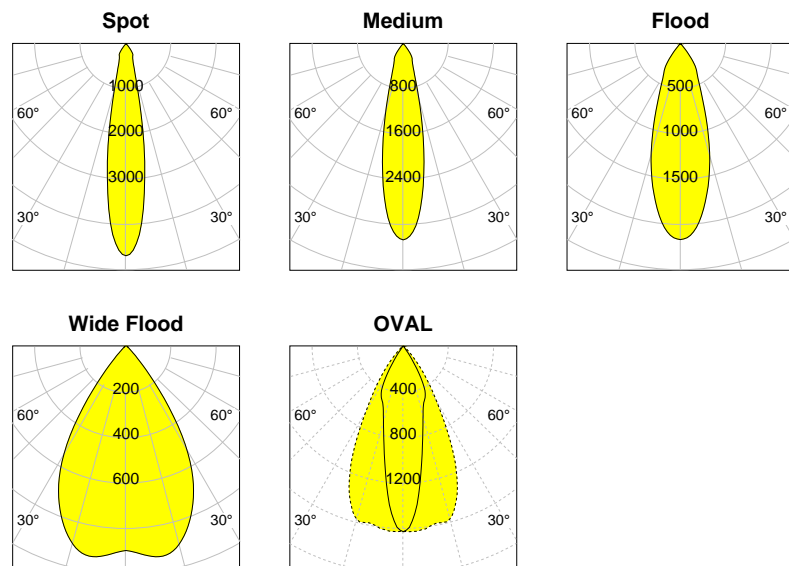

REFLECTORS : ULTRA Technology

Other configurations, accessories or controls like DALI or Wireless on request

The technical data represent rated values for an ambient temperature of 25°C. The data values for the luminous flux are initially subject to a tolerance of +/- 10%, those for the the electrical connected load are initially subject to a tolerance of +/- 10%, those for the CRI +/- 1.5 and those for the colour temperature are initially subject to a tolerance of +/- 150 K. Errors and omission excepted. Subject to change without prior notice. Last update 2023_05_09