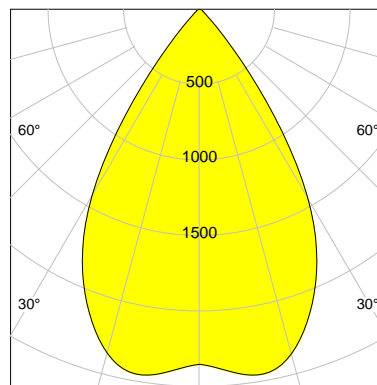

I-max : 2452 cd *

UGR : 23.2 (4H/8H - 70/50/20)

H/m	D/m	E_{max}/lx/klm *
1.0	1.2	963
2.0	2.5	241
3.0	3.7	107
4.0	5.0	60

Other configurations, accessories or controls like DALI or Wireless on request

The technical data represent rated values for an ambient temperature of 25°C. The data values for the luminous flux are initially subject to a tolerance of +/- 10%, those for the the electrical connected load are initially subject to a tolerance of +/- 10%, those for the CRI +/- 1.5 and those for the colour temperature are initially subject to a tolerance of +/- 150 K. Errors and omission excepted. Subject to change without prior notice. Last update 2023_05_09