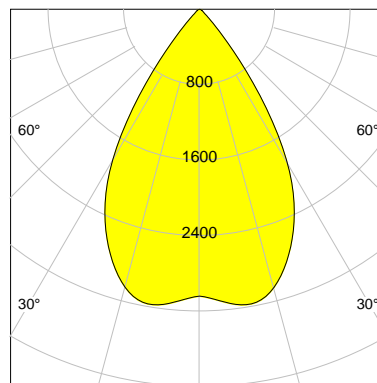

I-max : 3170 cd *

UGR : 24.1 (4H/8H - 70/50/20)

H/m	D/m	E_{max}/lx/klm *
1.0	1.2	963
2.0	2.5	241
3.0	3.7	107
4.0	5.0	60

Other configurations, accessories or controls like DALI or Wireless on request

The technical data represent rated values for an ambient temperature of 25°C. The data values for the luminous flux are initially subject to a tolerance of +/- 10%, those for the the electrical connected load are initially subject to a tolerance of +/- 10%, those for the CRI +/- 1.5 and those for the colour temperature are initially subject to a tolerance of +/- 150 K. Errors and omission excepted. Subject to change without prior notice. Last update 2023_05_09