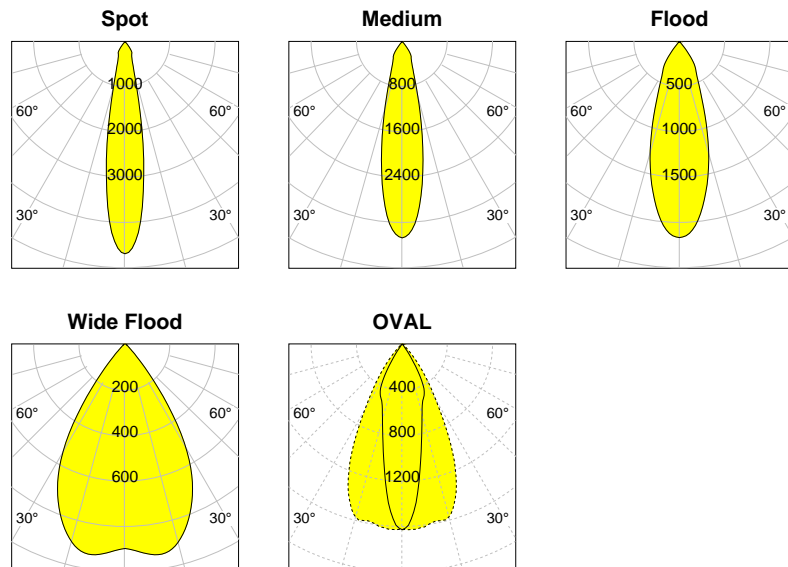

REFLECTORS : ULTRA Technology

Other configurations, accessories or controls like DALI or Wireless on request

The technical data represent rated values for an ambient temperature of 25°C. The data values for the luminous flux are initially subject to a tolerance of +/- 10%, those for the the electrical connected load are initially subject to a tolerance of +/- 10%, those for the CRI +/- 1.5 and those for the colour temperature are initially subject to a tolerance of +/- 150 K. Errors and omission excepted. Subject to change without prior notice. Last update 2023_05_23