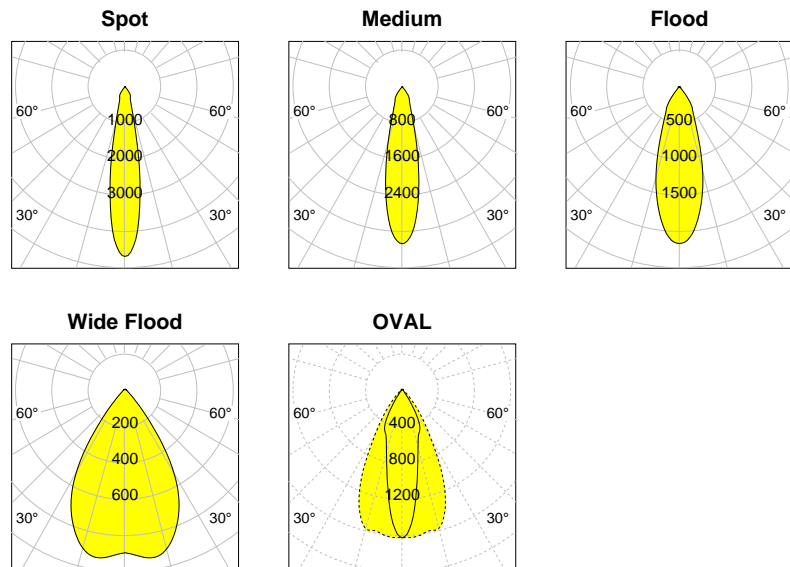

REFLECTORS : ULTRA Technology

Other configurations, accessories or controls like DALI or Wireless on request

The technical data represent rated values for an ambient temperature of 25°C. The data values for the luminous flux are initially subject to a tolerance of +/- 10%, those for the the electrical connected load are initially subject to a tolerance of +/- 10%, those for the CRI +/- 1.5 and those for the colour temperature are initially subject to a tolerance of +/- 150 K. Errors and omission excepted. Subject to change without prior notice. Last update 2023_07_20