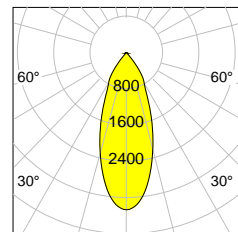

Control

Control	CASAMBI, ON/OFF, DALI
Dimming Range	1-100 %

REFLECTORS : ULTRA Technology

Spot

Medium

Flood

Other configurations, accessories or controls like DALI or Wireless on request

The technical data represent rated values for an ambient temperature of 25°C. The data values for the luminous flux are initially subject to a tolerance of +/- 10%, those for the the electrical connected load are initially subject to a tolerance of +/- 10%, those for the CRI +/- 1.5 and those for the colour temperature are initially subject to a tolerance of +/- 150 K. Errors and omission excepted. Subject to change without prior notice. Last update 2023_10_31