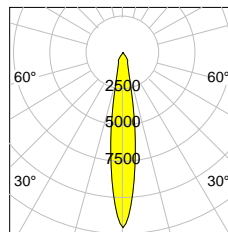

GENERAL

Article-number	141369
Type	Track Spotlight
colours	silver, black, white
Power consumption	< 16 W
Efficiency	80 lm/W .. 135 lm/W
Luminous Flux	863 lm .. 2072 lm
Energy-Label	F .. D
Protection Class	IP20
Cooling	Passive

LED

CRI	CRI > 82 -> 92
Color Temperature	2700K, 3000K, 3500K, 4000K
Color Tolerance	3-Step McAdam

ELECTRICAL

Wiring / Adapter	3-Phase Adapter
Tracks	Globaltrack, Stucchi, Eutrac
Safety Class	2
Startup Time	< 1 s
Overload Protection	
Short Circuit Protection	
Power Supply	220-240 50-60Hz
Environment	0° - 30°C typical Ta 25°C

Control

Control	CASAMBI, ON/OFF, DALI
Dimming Range	1-100 %

REFLECTORS : ULTRA Technology

Spot

Other configurations, accessories or controls like DALI or Wireless on request

The technical data represent rated values for an ambient temperature of 25°C. The data values for the luminous flux are initially subject to a tolerance of +/- 10%, those for the the electrical connected load are initially subject to a tolerance of +/- 10%, those for the CRI +/- 1.5 and those for the colour temperature are initially subject to a tolerance of +/- 150 K. Errors and omission excepted. Subject to change without prior notice. Last update 2023_10_31