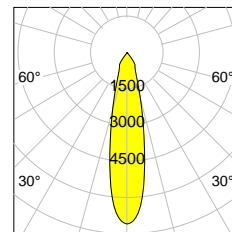

Control

Control	CASAMBI, ON/OFF, DALI
Dimming Range	1-100 %

REFLECTORS : ULTRA Technology

Spot

Medium

Flood

Other configurations, accessories or controls like DALI or Wireless on request

The technical data represent rated values for an ambient temperature of 25°C. The data values for the luminous flux are initially subject to a tolerance of +/- 10%, those for the the electrical connected load are initially subject to a tolerance of +/- 10%, those for the CRI +/- 1.5 and those for the colour temperature are initially subject to a tolerance of +/- 150 K. Errors and omission excepted. Subject to change without prior notice. Last update 2023_10_31