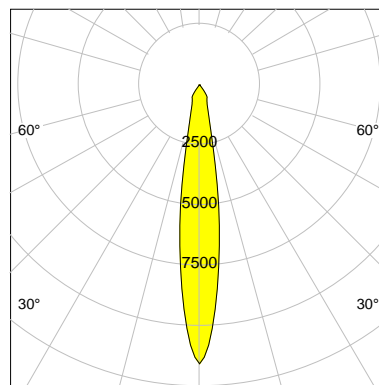

REFLECTOR

Technology	ULTRA
Material	Miro 8 Silver
FWHM	16°
FWTM	36°