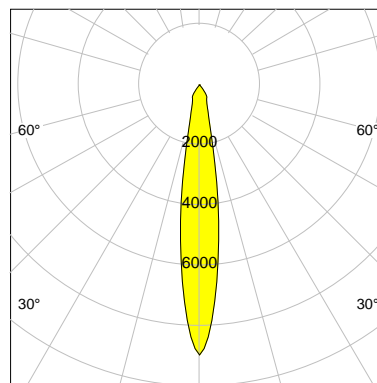

REFLECTOR

Technology	ULTRA
Material	Miro 8 Silver
FWHM	16°
FWTM	36°