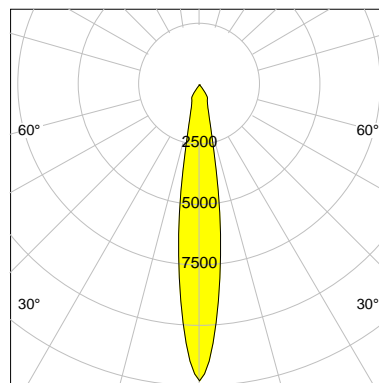

REFLECTOR

Technology	ULTRA
Material	Miro 8 Silver
FWHM	16°
FWTM	36°