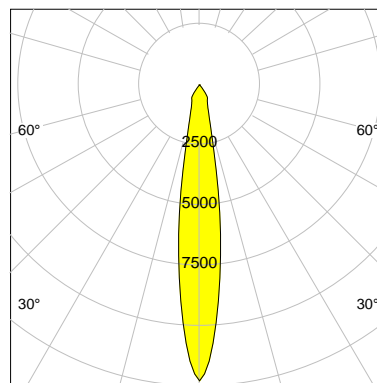

REFLECTOR

Technology	ULTRA
Material	Miro 8 Silver
FWHM	16°
FWTM	36°