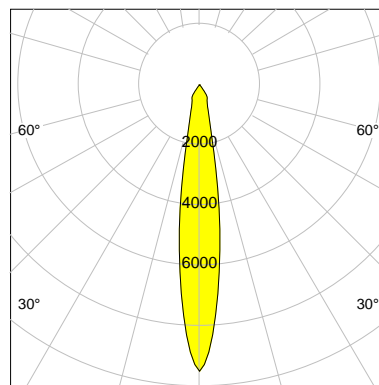

REFLECTOR

Technology	ULTRA
Material	Miro 8 Silver
FWHM	16°
FWTM	36°