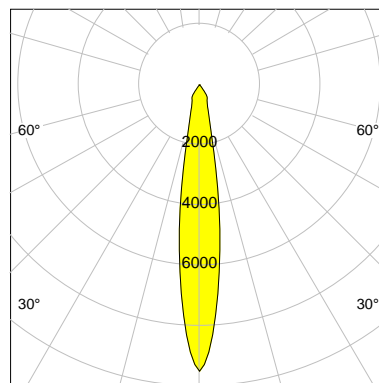

REFLECTOR

Technology	ULTRA
Material	Miro 8 Silver
FWHM	16°
FWTM	36°