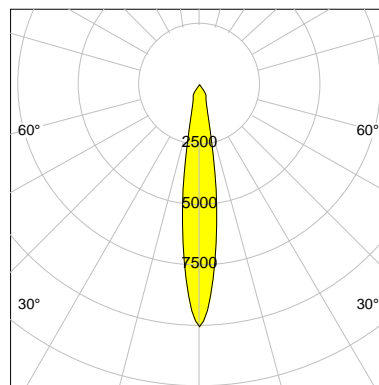

REFLECTOR

Technology	ULTRA
Material	Miro 8 Silver
FWHM	16°
FWTM	36°