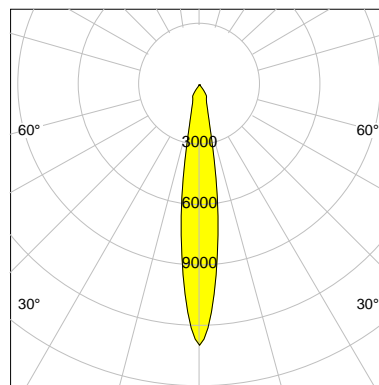

REFLECTOR

Technology	ULTRA
Material	Miro 8 Silver
FWHM	16°
FWTM	36°