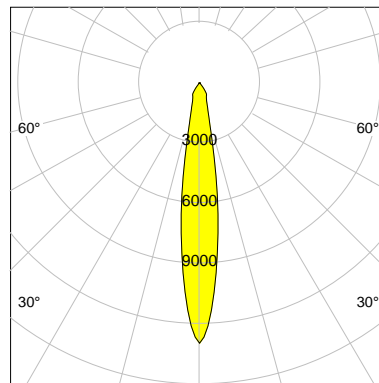

REFLECTOR

Technology	ULTRA
Material	Miro 8 Silver
FWHM	16°
FWTM	36°