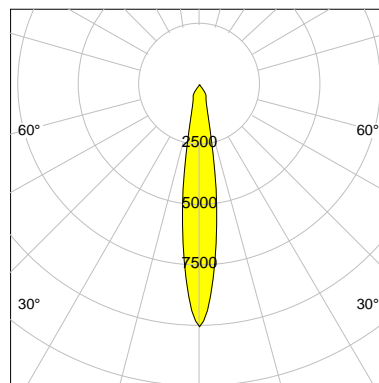

REFLECTOR

Technology	ULTRA
Material	Miro 8 Silver
FWHM	16°
FWTM	36°