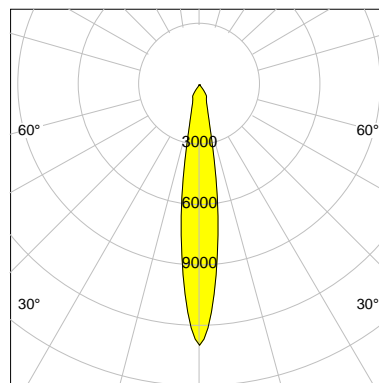

REFLECTOR

Technology	ULTRA
Material	Miro 8 Silver
FWHM	16°
FWTM	36°