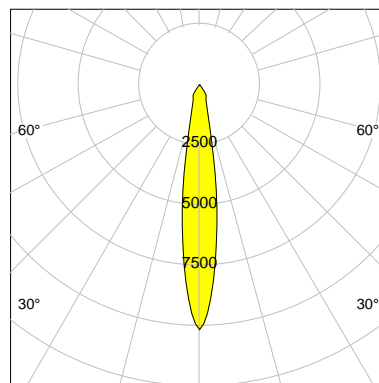

REFLECTOR

Technology	ULTRA
Material	Miro 8 Silver
FWHM	16°
FWTM	36°